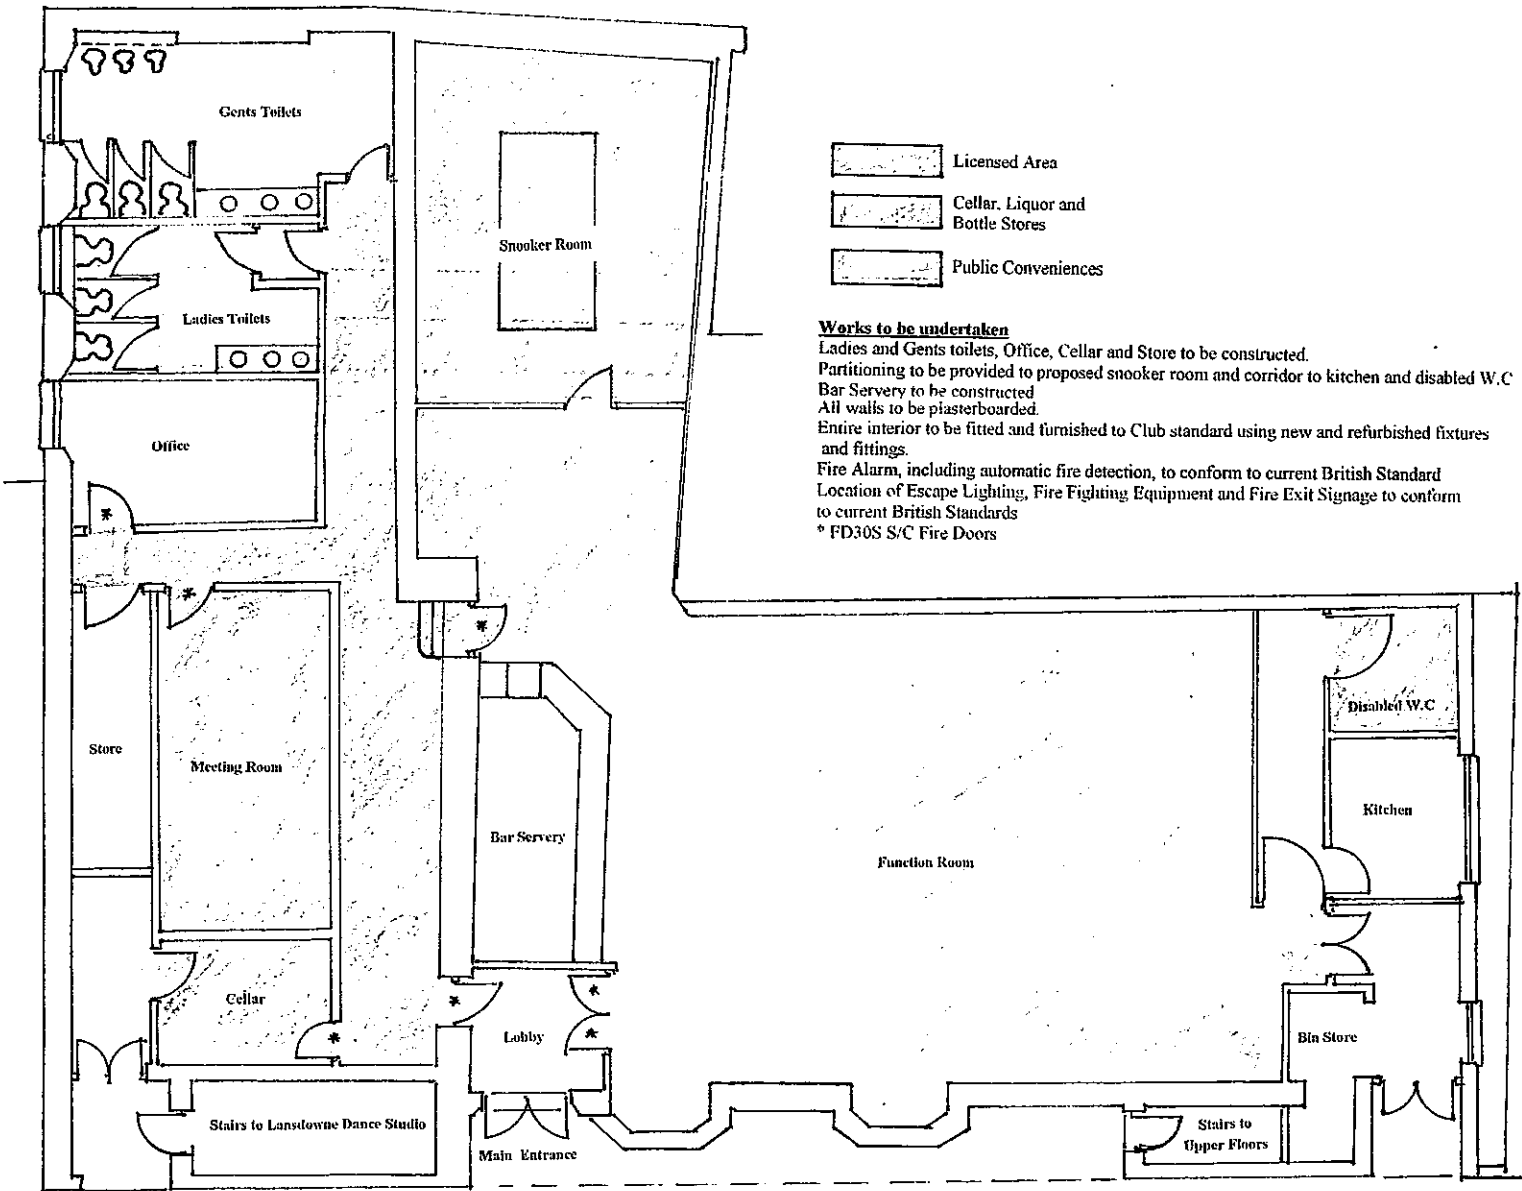

PROPOSED CLUB PREMISES
AT
QUAY HOUSE, LANSDOWNE LANE, TORQUAY
FOR
TORRE CONSERVATIVE CLUB

CLUB PREMISES CERTIFICATE PLAN
GROUND FLOOR - SCALE: 1/100

LOCATION PLAN

Disabled Access

LANSDOWNE LANE