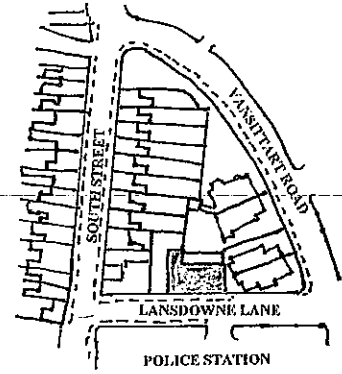

PROPOSED CLUB PREMISES
AT
QUAY HOUSE, LANSDOWNE LANE, TORQUAY
FOR
TORRE CONSERVATIVE CLUB

CLUB PREMISES CERTIFICATE PLAN
GROUND FLOOR - SCALE: 1/100

LOCATION PLAN

Disabled Access

LANSDOWNE LANE